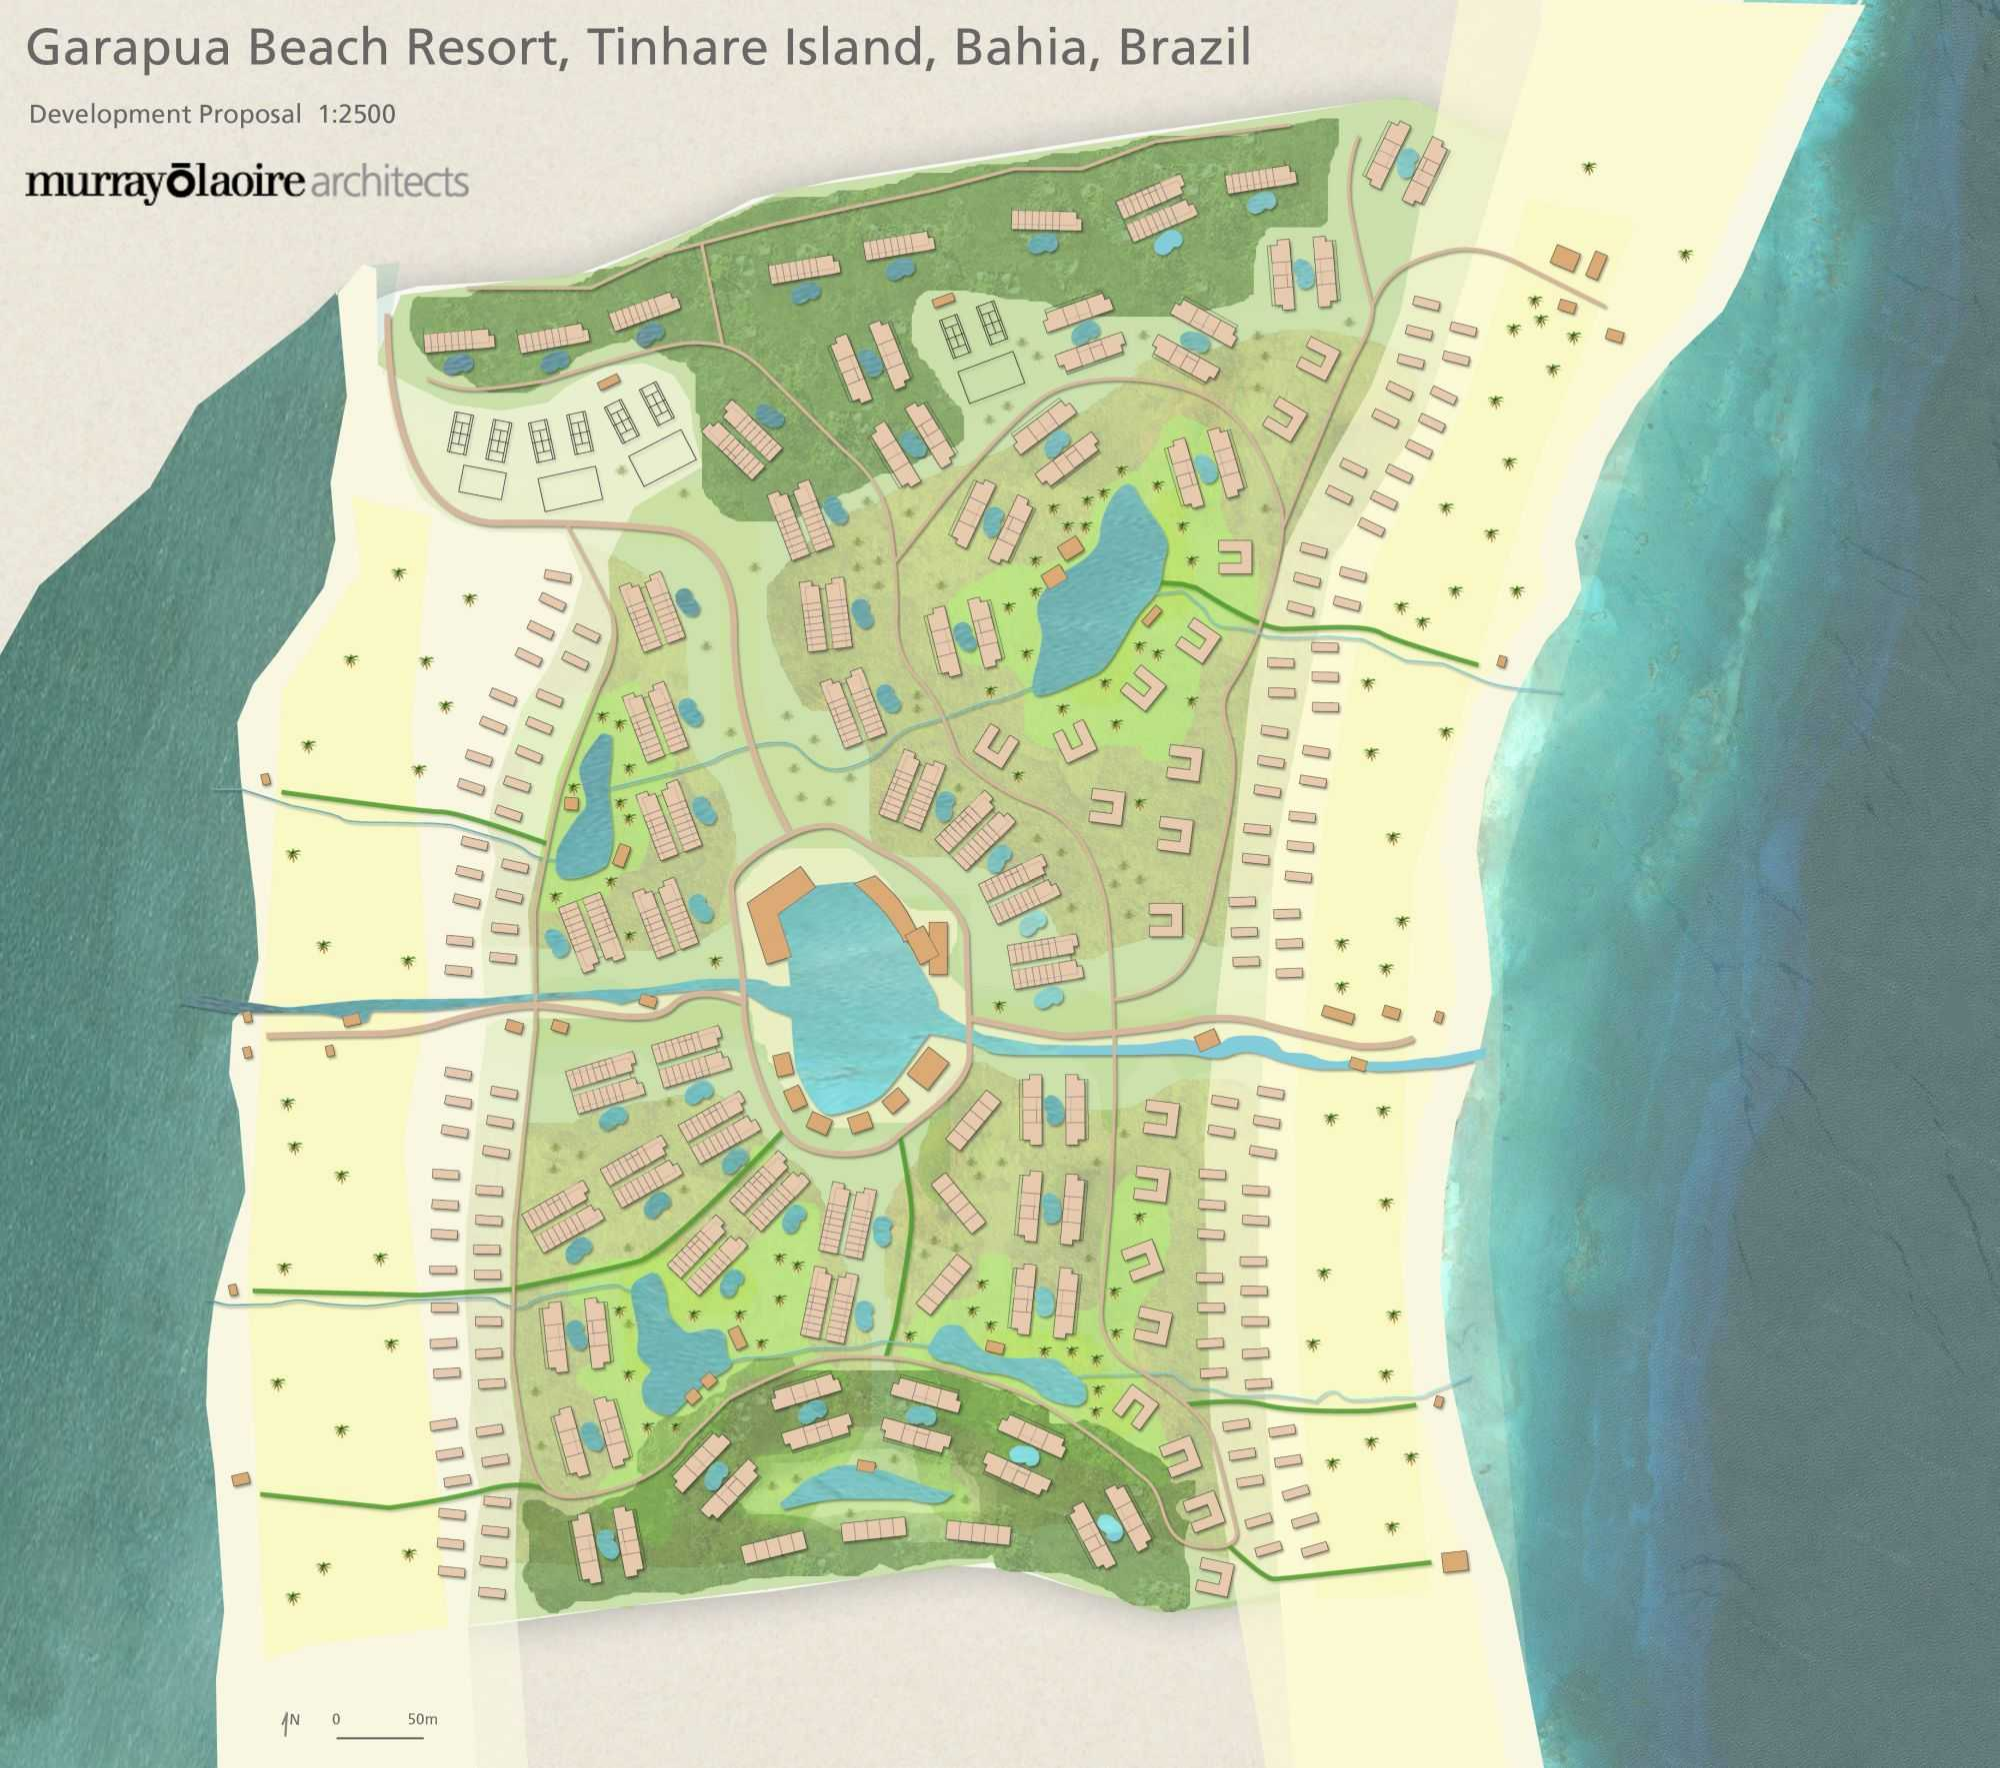

Garapua Beach Resort, Tinhare Island, Bahia, Brazil

Development Proposal 1:2500

murrayōlaoire architects

N 0 50m